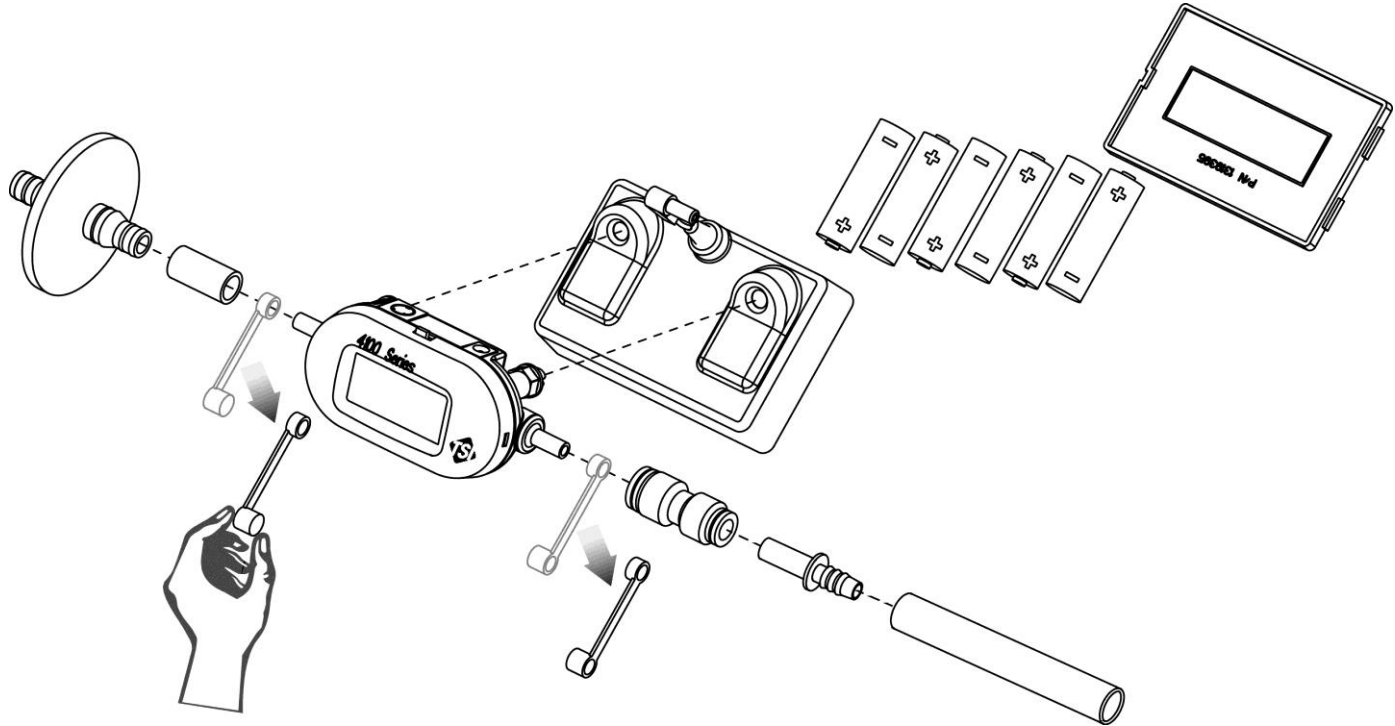

Model 4146 Calibrator

TSI Incorporated – 500 Cardigan Road, Shoreview, MN 55126 U.S.A
USA Tel: +1 800 874 2811 E-mail: answers@tsi.com Website: www.tsi.com

P/N 1980516 Rev. E

©2016 TSI Incorporated

Printed in U.S.A